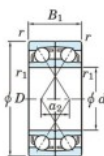

## Deep groove ball bearing single row 7208-DF-JTEKT - 7208-DF-JTEKT

<https://www.123bearing.eu/bearing-housing/deep-groove-bearing/single-row/7208-df-jtekt>

Boundary dimensions

Single ball bearings Face to face (FF)

Bearing No.	Boundary dimensions(mm)						Basic load ratings(kN)		Fatigue load limit(kN)		Limiting speeds(min-1)
	d	D	B	r (min)	r1 (min)	Cr	C0r	C0	f0		
7208DF	40	80	36	1.1	0.6	71.7	50.3	3.25	-	Grease lub. 6400	

## PRODUCT FEATURES

Brand	JTEKT
N° Ean13	4549250194757
Inside diameter	40 mm
Outside diameter	80 mm
Thickness	36 mm
Limiting speed	6400 rpm
Dynamic load	71.7 kN
Static load	50.3 kN
Packaging	1

[contact@123bearing.eu](mailto:contact@123bearing.eu)