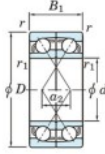

Deep groove ball bearing single row 7208-CDF-JTEKT - 7208-CDF-JTEKT

<https://www.123bearing.eu/bearing-housing/deep-groove-bearing/single-row/7208-cdf-jtekt>

Boundary dimensions

Single ball bearings Face to face (DF)

Bearing No.	Boundary dimensions(mm)						Basic load ratings(kN)		Fatigue load limit(kN)		Limiting speeds(min-1)
	d	D	B	r(min)	r1(min)	Cr	C0r	C0	Y0		
7208CDF	40	80	36	1.1	0.6	77.6	54.3	3.7	14.2	8800 Grease lub.	

PRODUCT FEATURES

Brand	JTEKT
N° Ean13	3616060649805
Inside diameter	40 mm
Outside diameter	80 mm
Thickness	36 mm
Limiting speed	8800 rpm
Dynamic load	77.6 kN
Static load	54.3 kN
Packaging	1

contact@123bearing.eu