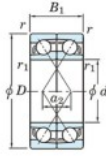

## Deep groove ball bearing single row 7308-DF-JTEKT - 7308-DF-JTEKT

<https://www.123bearing.eu/bearing-housing/deep-groove-bearing/single-row/7308-df-jtekt>

Boundary dimensions

Single ball bearings Face to face (DF)

Bearing No.	Boundary dimensions(mm)					Basic load ratings(kN)		Fatigue load limit(kN)	factor	Limiting speeds(min-1)
	d	D	B	r (min)	r1 (min)	Cr	Cor			
7308DF	40	90	46	1.5	1	99.1	65.9	4.6	-	5900

## PRODUCT FEATURES

Brand	JTEKT
N° Ean13	4549250199837
Inside diameter	40 mm
Outside diameter	90 mm
Thickness	46 mm
Limiting speed	5900 rpm
Dynamic load	99.1 kN
Static load	65.9 kN
Packaging	1

[contact@123bearing.eu](mailto:contact@123bearing.eu)