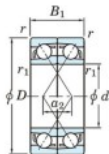

Deep groove ball bearing single row 7408-BDF-JTEKT - 7408-BDF-JTEKT

<https://www.123bearing.eu/bearing-housing/deep-groove-bearing/single-row/7408-bdf-jtekt>

Boundary dimensions

Single row bearings Face to face (DF)

Bearing No.	Boundary dimensions(mm)					Basic load ratings(kN)		Fatigue load factor		Limiting speeds(min-1)
	d	D	B	r1(min)	r1(max)	Cr	Cor	f0	f0	Grease lub.
7408BDF	40	110	54	2	1	141	89.8	6.4	-	3100

PRODUCT FEATURES

Brand	JTEKT
N° Ean13	3616060649843
Inside diameter	40 mm
Outside diameter	110 mm
Thickness	54 mm
Limiting speed	3100 rpm
Dynamic load	141 kN
Static load	89.8 kN
Packaging	1

contact@123bearing.eu

+33 359 36 04 90