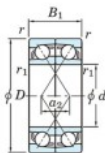

Deep groove ball bearing single row 7209-BDF-JTEKT - 7209-BDF-JTEKT

<https://www.123bearing.eu/bearing-housing/deep-groove-bearing/single-row/7209-bdf-jtekt>

Boundary dimensions

For guide only bearings Face to face (DF)

Bearing No.	Boundary dimensions (mm)						Basic load ratings (kN)		Fatigue load factor		Limiting speeds (min-1)
	d	D	B	r (min)	r1 (min)	Cr	Cor	Cu	f0	Grease lub.	
7209BDF	45	85	38	1.1	0.6	73.2	52.3	3.2	-	4400	

PRODUCT FEATURES

Brand	JTEKT
N° Ean13	3616060649867
Inside diameter	45 mm
Inside diameter	1.772" inch
Outside diameter	85 mm
Outside diameter	3.346" inch
Thickness	38 mm
Thickness	1.496" inch
Limiting speed	4400 rpm
Dynamic load	73.2 kN
Static load	52.3 kN
Packaging	1