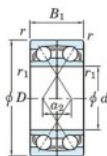

## Deep groove ball bearing single row 7209-DF-JTEKT - 7209-DF-JTEKT

<https://www.123bearing.eu/bearing-housing/deep-groove-bearing/single-row/7209-df-jtekt>

Boundary dimensions

Regular ball bearings Face to face (DF)

Bearing No.	Boundary dimensions(mm)						Basic load ratings(kN)		Fatigue load limit(kN)		Factor	Limiting speeds(min-1) Grease lub.
	d	D	B	r (min)	r1 (min)	Cr	Cor	C0	F0			
7209DF	45	85	38	1.1	0.6	80.5	57.2	3.7	-	-	6000	

## PRODUCT FEATURES

Brand	JTEKT
N° Ean13	4549250195037
Inside diameter	45 mm
Inside diameter	1.772" inch
Outside diameter	85 mm
Outside diameter	3.346" inch
Thickness	38 mm
Thickness	1.496" inch
Limiting speed	6000 rpm
Dynamic load	80.5 kN
Static load	57.2 kN
Packaging	1