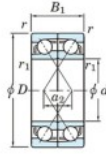

Deep groove ball bearing single row 7209-CDF-JTEKT - 7209-CDF-JTEKT

<https://www.123bearing.eu/bearing-housing/deep-groove-bearing/single-row/7209-cdf-jtekt>

Boundary dimensions

Single ball bearings Face to face (DF)

Bearing No.	Boundary dimensions (mm)						Basic load ratings (kN)			Fatigue load factor	Limiting speeds (min-1)
	d	D	B	r (min)	r1 (min)	Cr	Cor	C0	f0		
7209CDF	45	85	38	1.1	0.6	87.1	61.8	4.2	14.2	8000	

PRODUCT FEATURES

Brand	JTEKT
N° Ean13	3616060649881
Inside diameter	45 mm
Inside diameter	1.772" inch
Outside diameter	85 mm
Outside diameter	3.346" inch
Thickness	38 mm
Thickness	1.496" inch
Limiting speed	8000 rpm
Dynamic load	87.1 kN
Static load	61.8 kN
Packaging	1