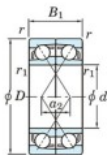

Deep groove ball bearing single row 7309-BDF-JTEKT - 7309-BDF-JTEKT

<https://www.123bearing.eu/bearing-housing/deep-groove-bearing/single-row/7309-bdf-jtekt>

Boundary dimensions

Single ball bearings Face to face (DF)

Bearing No.	Boundary dimensions(mm)					Basic load ratings(kN)		Fatigue load limit(kN)	factor	Limiting speeds(min-1)
	d	D	B	r(mm)	r1(mm)	C _r	C _{0r}			
7309BDF	45	100	50	1.5	1	109	74.3	4.85	-	3900

PRODUCT FEATURES