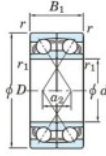

## Deep groove ball bearing single row 7309-DF-JTEKT - 7309-DF-JTEKT

<https://www.123bearing.eu/bearing-housing/deep-groove-bearing/single-row/7309-df-jtekt>

Boundary dimensions

400000 bearings Face to face (DF)

Bearing No.	Boundary dimensions(mm)						Basic load ratings(kN)		Fatigue load limit(kN)		Limiting speeds(min-1)
	d	D	B	r1(min)	r1(max)	Cr	C0r	C0	f0	Grease lub.	
7309DF	45	100	50	1.5	1	119	80.9	5.6	-	5200	

### PRODUCT FEATURES

Brand	JTEKT
N° Ean13	3616060649904
Inside diameter	45 mm
Outside diameter	100 mm
Thickness	50 mm
Limiting speed	5200 rpm
Dynamic load	119 kN
Static load	80.9 kN
Packaging	1

[contact@123bearing.eu](mailto:contact@123bearing.eu)