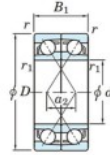

## Deep groove ball bearing single row 7310-DF-JTEKT - 7310-DF-JTEKT

<https://www.123bearing.eu/bearing-housing/deep-groove-bearing/single-row/7310-df-jtekt>

Boundary dimensions

Angular ball bearings Face to face (DF)

Bearing No.	Boundary dimensions(mm)					Basic load ratings(kN)		Fatigue load factor		Limiting speeds(min-1)
	d	D	B	r1(min)	r2(min)	Cr	C0r	f0	Grease lub.	
7310DF	50	110	54	2	1	151	105	7.35	-	4600

## PRODUCT FEATURES

Brand	JTEKT
N° Ean13	4549250295362
Inside diameter	50 mm
Outside diameter	110 mm
Thickness	54 mm
Limiting speed	4600 rpm
Dynamic load	151 kN
Static load	105 kN
Packaging	1

[contact@123bearing.eu](mailto:contact@123bearing.eu)