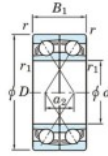

## Deep groove ball bearing single row 7310-CDF-JTEKT - 7310-CDF-JTEKT

<https://www.123bearing.eu/bearing-housing/deep-groove-bearing/single-row/7310-cdf-jtekt>

Boundary dimensions

Apparallel ball bearings Face to face (DF)

| Bearing No. | Boundary dimensions (mm) |     |    |          |          |     | Basic load ratings (kN) |     | Fatigue load limit (kN)<br>C <sub>10</sub> | factor<br>f <sub>0</sub> | Limiting speeds (min-1)<br>Grease Lub. |
|-------------|--------------------------|-----|----|----------|----------|-----|-------------------------|-----|--|--------------------------|--|
|             | d                        | D   | B  | r1 (min) | r2 (min) | Cr  | C0r                     |     |  |                          |  |
| 7310CDF     | 50                       | 110 | 54 | 2        | 1        | 162 | 112                     | 8.4 | 13.4                                       | 6400                     |  |

## PRODUCT FEATURES

|                  |               |
|------------------|---------------|
| Brand            | JTEKT         |
| N° Ean13         | 3616060649997 |
| Inside diameter  | 50 mm         |
| Outside diameter | 110 mm        |
| Thickness        | 54 mm         |
| Limiting speed   | 6400 rpm      |
| Dynamic load     | 162 kN        |
| Static load      | 112 kN        |
| Packaging        | 1             |