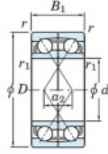

## Deep groove ball bearing single row 7211-CDF-JTEKT - 7211-CDF-JTEKT

<https://www.123bearing.eu/bearing-housing/deep-groove-bearing/single-row/7211-cdf-jtekt>

Boundary dimensions

Angular ball bearings Face to face (DF)

Bearing No.	Boundary dimensions(mm)					Basic load ratings(kN)		Fatigue load factor		Limiting speeds(min-1)
	d	D	B	r (min)	r1 (min)	Cr	Cor	f0	f0	Grease lub.
7211CDF	55	100	42	1.5	1	112	86.1	5.6	14.6	6700

## PRODUCT FEATURES

Brand	JTEKT
N° Ean13	3616060650023
Inside diameter	55 mm
Inside diameter	2.165" inch
Outside diameter	100 mm
Outside diameter	3.937" inch
Thickness	42 mm
Thickness	1.654" inch
Limiting speed	6700 rpm
Dynamic load	112 kN
Static load	86.1 kN
Packaging	1