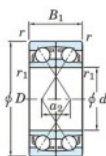

Deep groove ball bearing single row 7311-BDF-JTEKT - 7311-BDF-JTEKT

<https://www.123bearing.eu/bearing-housing/deep-groove-bearing/single-row/7311-bdf-jtekt>

Boundary dimensions

Angular ball bearings Face to face (FF)

Bearing No.	Boundary dimensions (mm)					Basic load ratings (kN)		Fatigue load limit (kN)	factor	Limiting speeds (min ⁻¹)
	d	D	B	r (min)	r1 (min)	Cr	Co*			
7311BDF	55	120	58	2	1	160	113	7.4	-	3200

PRODUCT FEATURES