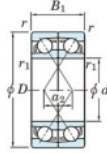

## Deep groove ball bearing single row 7311-CDF-JTEKT - 7311-CDF-JTEKT

<https://www.123bearing.eu/bearing-housing/deep-groove-bearing/single-row/7311-cdf-jtekt>

Boundary dimensions

4 (single row) bearings Face to face (DF)

Bearing No.	Boundary dimensions(mm)					Basic load ratings(kN)		Fatigue load limit(kN)		factor	Limiting speeds(min-1)
	d	D	B	r1(min)	r1(max)	Cz	C0r	Cz	r0		
7311CDF	55	120	58	2	1	187	132	9.85	13.4		5900

## PRODUCT FEATURES

Brand	JTEKT
N° Ean13	3616060650054
Inside diameter	55 mm
Inside diameter	2.165" inch
Outside diameter	120 mm
Outside diameter	4.724" inch
Thickness	58 mm
Thickness	2.283" inch
Limiting speed	5900 rpm
Dynamic load	187 kN
Static load	132 kN
Packaging	1