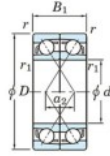

## Deep groove ball bearing single row 7312-BDF-JTEKT - 7312-BDF-JTEKT

<https://www.123bearing.eu/bearing-housing/deep-groove-bearing/single-row/7312-bdf-jtekt>

Boundary dimensions

Angular ball bearings Face to face (DF)

Bearing No.	Boundary dimensions(mm)						Basic load ratings(kN)		Fatigue load limit(kN)		factor	Limiting speeds(min-1)
	d	D	B	r (min)	r1 (min)	Cr	C0r	C10	r0	Grease lub		
7312BDF	60	130	62	2.1	1.1	183	132	8.6	-	-	2900	

## PRODUCT FEATURES

Brand	JTEKT
N° Ean13	4549250200946
Inside diameter	60 mm
Outside diameter	130 mm
Thickness	62 mm
Limiting speed	2900 rpm
Dynamic load	183 kN
Static load	132 kN
Packaging	1

[contact@123bearing.eu](mailto:contact@123bearing.eu)