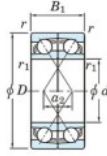

## Deep groove ball bearing single row 7312-DF-JTEKT - 7312-DF-JTEKT

<https://www.123bearing.eu/bearing-housing/deep-groove-bearing/single-row/7312-df-jtekt>

Boundary dimensions

Radial ball bearings Face to face (DF)

Bearing No.	Boundary dimensions(mm)						Basic load ratings(kN)		Fatigue load limit(kN)		Factor	Limiting speeds(min-1)
	d	D	B	r1	r2	r	Cr	C0r	Cr	C0r		
7312DF	60	130	62	2.1	1.1		199	143	10	-		4000

## PRODUCT FEATURES

Brand	JTEKT
N° Ean13	4549250201011
Inside diameter	60 mm
Outside diameter	130 mm
Thickness	62 mm
Limiting speed	4000 rpm
Dynamic load	199 kN
Static load	143 kN
Packaging	1

[contact@123bearing.eu](mailto:contact@123bearing.eu)