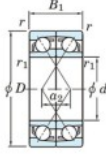

## Deep groove ball bearing single row 7213-BDF-JTEKT - 7213-BDF-JTEKT

<https://www.123bearing.eu/bearing-housing/deep-groove-bearing/single-row/7213-bdf-jtekt>

Boundary dimensions

Angular ball bearings Face to face (DF)

Bearing No.	Boundary dimensions (mm)					Basic load ratings (kN)		Fatigue load limit (kN)	factor	Limiting speeds (min-1)
	d	D	B	r (min)	r1 (min)	Cr	Cor			
7213BDF	65	120	46	1.5	1	129	105	6.15	-	3100

## PRODUCT FEATURES

Brand	JTEKT
N° Ean13	4549250271656
Inside diameter	65 mm
Outside diameter	120 mm
Thickness	46 mm
Limiting speed	3100 rpm
Dynamic load	129 kN
Static load	105 kN
Packaging	1

[contact@123bearing.eu](mailto:contact@123bearing.eu)