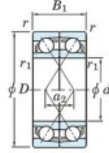

Deep groove ball bearing single row 7213-DF-JTEKT - 7213-DF-JTEKT

<https://www.123bearing.eu/bearing-housing/deep-groove-bearing/single-row/7213-df-jtekt>

Boundary dimensions

4000 ball bearings Face to face (DF)

Bearing No.	Boundary dimensions(mm)					Basic load ratings(kN)		Fatigue load limit(kN) C0	factor f0	Limiting speeds(min-1) Grease lub.
	d	D	B	r1(min)	r1(max)	Cr	C0r			
7213DF	65	120	46	1.5	1	143	116	7.1	-	4100

PRODUCT FEATURES

Brand	JTEKT
N° Ean13	3616060650139
Inside diameter	65 mm
Outside diameter	120 mm
Thickness	46 mm
Limiting speed	4100 rpm
Dynamic load	143 kN
Static load	116 kN
Packaging	1

contact@123bearing.eu