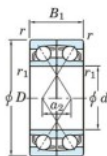

Deep groove ball bearing single row 7313-BDF-JTEKT - 7313-BDF-JTEKT

<https://www.123bearing.eu/bearing-housing/deep-groove-bearing/single-row/7313-bdf-jtekt>

Boundary dimensions

Regular ball bearings Face to face (DF)

Bearing No.	Boundary dimensions(mm)						Basic load ratings(kN)		Fatigue load limit(kN)		factor	Limiting speeds(min-1)
	d	D	B	r(mm)	r1(mm)	Cr	C0r	C0	F0			
7313BDF	65	140	66	2.1	1.1	207	151	9.7	-	-	2800	

PRODUCT FEATURES

Brand	JTEKT
N° Ean13	4549250201165
Inside diameter	65 mm
Outside diameter	140 mm
Thickness	66 mm
Limiting speed	2800 rpm
Dynamic load	207 kN
Static load	151 kN
Packaging	1

contact@123bearing.eu