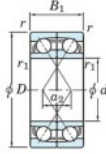

Deep groove ball bearing single row 7214-BDF-JTEKT - 7214-BDF-JTEKT

<https://www.123bearing.eu/bearing-housing/deep-groove-bearing/single-row/7214-bdf-jtekt>

Boundary dimensions

Angular ball bearings face to face (DF)

Bearing No.	Boundary dimensions(mm)					Basic load ratings(kN)		Fatigue load limit(kN)	factor	Limiting speeds(min-1)
	d	D	B	r (mm)	r1 (mm)	C _r	C _{0r}			
7214BDF	70	125	48	1.5	1	140	116	6.75	-	2900

PRODUCT FEATURES

Brand	JTEKT
N° Ean13	3616060650184
Inside diameter	70 mm
Outside diameter	125 mm
Thickness	48 mm
Limiting speed	2900 rpm
Dynamic load	140 kN
Static load	116 kN
Packaging	1

contact@123bearing.eu

+33 359 36 04 90