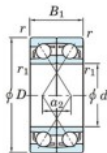

Deep groove ball bearing single row 7314-CDF-JTEKT - 7314-CDF-JTEKT

<https://www.123bearing.eu/bearing-housing/deep-groove-bearing/single-row/7314-cdf-jtekt>

Boundary dimensions

Single ball bearings Face to face (DF)

| Bearing No. | Boundary dimensions(mm) | | | | | Basic load ratings(kN) | | Fatigue load factor | | Limiting speeds(min-1) |
|-------------|-------------------------|-----|----|---------|---------|------------------------|-----|---------------------|------|------------------------|
| | d | D | B | r1(min) | r1(max) | Cr | Cor | f0 | f0 | Grease lub. |
| 7314CDF | 70 | 150 | 70 | 2.1 | 1.1 | 272 | 200 | 14.2 | 13.4 | 4700 |