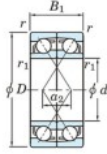

Deep groove ball bearing single row 7315-DF-JTEKT - 7315-DF-JTEKT

<https://www.123bearing.eu/bearing-housing/deep-groove-bearing/single-row/7315-df-jtekt>

Boundary dimensions

Single ball bearings Face to face (DF)

Bearing No.	Boundary dimensions(mm)						Basic load ratings(kN)		Fatigue load limit(kN)		Limiting speeds(min-1) Grease lub.
	d	D	B	r1(min)	r1(max)	Cr	C0r	C0	f0		
7315DF	75	160	74	2.1	1.1	276	212	13.5	-	3200	

PRODUCT FEATURES

Brand	JTEKT
N° Ean13	4549250201691
Inside diameter	75 mm
Outside diameter	160 mm
Thickness	74 mm
Limiting speed	3200 rpm
Dynamic load	276 kN
Static load	212 kN
Packaging	1

contact@123bearing.eu