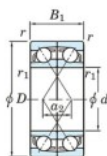

Deep groove ball bearing single row 7216-DF-JTEKT - 7216-DF-JTEKT

<https://www.123bearing.eu/bearing-housing/deep-groove-bearing/single-row/7216-df-jtekt>

Boundary dimensions

Single ball bearings Face to face (DF)

Bearing No.	Boundary dimensions(mm)					Basic load ratings(kN)		Fatigue load limit(kN)		factor	Limiting speeds(min-1)
	d	D	B	r1(min)	r1(max)	Cr	C0r	C0	10		
7216DF	80	140	52	2	1	181	152	8,8	-	-	3400

PRODUCT FEATURES