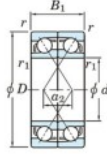

Deep groove ball bearing single row 7218-BDF-JTEKT - 7218-BDF-JTEKT

<https://www.123bearing.eu/bearing-housing/deep-groove-bearing/single-row/7218-bdf-jtekt>

Boundary dimensions

Single ball bearings Face to face (DF)

| Bearing No. | Boundary dimensions(mm) | | | | | Basic load ratings(kN) | | Fatigue load limit(kN) | | factor | Limiting speeds(min-1) |
|-------------|-------------------------|-----|----|---------|---------|------------------------|-----|------------------------|----|--------|------------------------|
| | d | D | B | r1(min) | r1(max) | Cr | Cor | Cu | 10 | | |
| 7218BDF | 90 | 160 | 60 | 2 | 1 | 217 | 188 | 9.8 | - | - | 2200 |

PRODUCT FEATURES

| | |
|------------------|---------------|
| Brand | JTEKT |
| N° Ean13 | 3616060650405 |
| Inside diameter | 90 mm |
| Outside diameter | 160 mm |
| Thickness | 60 mm |
| Limiting speed | 2200 rpm |
| Dynamic load | 217 kN |
| Static load | 188 kN |
| Packaging | 1 |