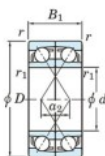

## Deep groove ball bearing single row 7218-DF-JTEKT - 7218-DF-JTEKT

<https://www.123bearing.eu/bearing-housing/deep-groove-bearing/single-row/7218-df-jtekt>

Boundary dimensions

Single ball bearings Face to face (DF)

Bearing No.	Boundary dimensions(mm)				Basic load ratings(kN)		Fatigue load limit(kN)		factor	Limiting speeds(min-1)
	d	D	B	r (min)	C <sub>r</sub>	C <sub>0r</sub>	C <sub>u</sub>	f <sub>0</sub>		
7218DF	90	160	60	2	1	239	206	11.3	-	3000

## PRODUCT FEATURES

Brand	JTEKT
N° Ean13	3616060650412
Inside diameter	90 mm
Outside diameter	160 mm
Thickness	60 mm
Limiting speed	3000 rpm
Dynamic load	239 kN
Static load	206 kN
Packaging	1

[contact@123bearing.eu](mailto:contact@123bearing.eu)