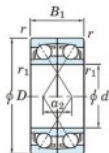

Deep groove ball bearing single row 7218-DF-JTEKT - 7218-DF-JTEKT

<https://www.123bearing.eu/bearing-housing/deep-groove-bearing/single-row/7218-df-jtekt>

Boundary dimensions

Single ball bearings Face to face (DF)

Bearing No.	Boundary dimensions(mm)				Basic load ratings(kN)		Fatigue load limit(kN)	factor	Limiting speeds(min-1)	
	d	D	B	r (min)	C _r	C _{0r}				Grease lub.
7218DF	90	160	60	2	1	239	206	11.3	-	3000

PRODUCT FEATURES

Brand	JTEKT
N° Ean13	3616060650412
Inside diameter	90 mm
Outside diameter	160 mm
Thickness	60 mm
Limiting speed	3000 rpm
Dynamic load	239 kN
Static load	206 kN
Packaging	1

contact@123bearing.eu