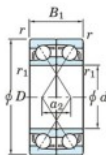

Deep groove ball bearing single row 7219-BDF-JTEKT - 7219-BDF-JTEKT

<https://www.123bearing.eu/bearing-housing/deep-groove-bearing/single-row/7219-bdf-jtekt>

Boundary dimensions

Single ball bearings Face to face (DF)

Bearing No.	Boundary dimensions(mm)						Basic load ratings(kN)		Fatigue load limit(kN)	factor	Limiting speeds(min-1)
	d	D	B	r (mm)	r1 (mm)	Cr	C0r	C0r	f0	Grease lub	
7219BDF	95	170	64	2.1	1.1	235	201	10.2	-	2100	

PRODUCT FEATURES

Brand	JTEKT
N° Ean13	3616060650467
Inside diameter	95 mm
Outside diameter	170 mm
Thickness	64 mm
Limiting speed	2100 rpm
Dynamic load	235 kN
Static load	201 kN
Packaging	1

contact@123bearing.eu