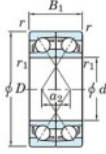

## Deep groove ball bearing single row 7219-DF-JTEKT - 7219-DF-JTEKT

<https://www.123bearing.eu/bearing-housing/deep-groove-bearing/single-row/7219-df-jtekt>

Boundary dimensions

Two ball bearings Face to face (DF)

Bearing No.	Boundary dimensions(mm)						Basic load ratings(kN)		Fatigue load limit(kN)	factor	Limiting speeds(min-1)
	d	D	B	r1(mm)	r2(mm)	Cr	Cor	10			
7219DF	95	170	64	2.1	1.1	260	221	11.8	-	2800	

## PRODUCT FEATURES

Brand	JTEKT
N° Ean13	3616060650474
Inside diameter	95 mm
Outside diameter	170 mm
Thickness	64 mm
Limiting speed	2800 rpm
Dynamic load	260 kN
Static load	221 kN
Packaging	1

[contact@123bearing.eu](mailto:contact@123bearing.eu)