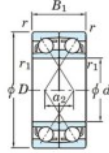

Deep groove ball bearing single row 7219-CDF-JTEKT - 7219-CDF-JTEKT

<https://www.123bearing.eu/bearing-housing/deep-groove-bearing/single-row/7219-cdf-jtekt>

Boundary dimensions

40 ball bearings Face to face (DF)

Bearing No.	Boundary dimensions(mm)					Basic load ratings(kN)		Fatigue load limit(kN)		Factor	Limiting speeds(min-1)
	d	D	B	r1(min)	r1(max)	Cr	Cor	C0	P0		
7219CDF	95	170	64	2.1	1.1	282	240	13.5	14.6		3900

PRODUCT FEATURES

Brand	JTEKT
N° Ean13	3616060650481
Inside diameter	95 mm
Outside diameter	170 mm
Thickness	64 mm
Limiting speed	3900 rpm
Dynamic load	282 kN
Static load	240 kN
Packaging	1

contact@123bearing.eu