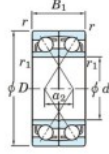

## Deep groove ball bearing single row 7319-CDF-JTEKT - 7319-CDF-JTEKT

<https://www.123bearing.eu/bearing-housing/deep-groove-bearing/single-row/7319-cdf-jtekt>

Boundary dimensions

Single row bearings Face to face (DF)

Bearing No.	Boundary dimensions(mm)					Basic load ratings(kN)		Fatigue load limit(kN)	factor	Limiting speeds(min-1)
	d	D	B	r (min)	r1 (min)	Cr	Cor			
7319CDF	95	200	90	3	1.1	398	348	14.8	13.5	3500

## PRODUCT FEATURES

Brand	JTEKT
N° Ean13	3616060650511
Inside diameter	95 mm
Outside diameter	200 mm
Thickness	90 mm
Limiting speed	3500 rpm
Dynamic load	398 kN
Static load	348 kN
Packaging	1

[contact@123bearing.eu](mailto:contact@123bearing.eu)