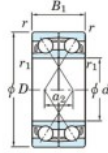

Deep groove ball bearing single row 7220-BDF-JTEKT - 7220-BDF-JTEKT

<https://www.123bearing.eu/bearing-housing/deep-groove-bearing/single-row/7220-bdf-jtekt>

Boundary dimensions

(Single ball bearings Face to face (FF))

Bearing No.	Boundary dimensions(mm)					Basic load ratings(kN)		Fatigue load limit(kN) C ₀	factor f ₀	Limiting speeds(min-1) Grease lub.
	d	D	B	r (min)	r1 (min)	C _r	C _{0r}			
7220BDF	100	180	68	2.1	1.1	264	229	11.3	-	2000

PRODUCT FEATURES

Brand	JTEKT
N° Ean13	4549250297090
Inside diameter	100 mm
Outside diameter	180 mm
Thickness	68 mm
Limiting speed	2000 rpm
Dynamic load	264 kN
Static load	229 kN
Packaging	1

contact@123bearing.eu