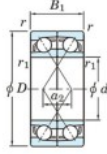

Deep groove ball bearing single row 7320-BDF-JTEKT - 7320-BDF-JTEKT

<https://www.123bearing.eu/bearing-housing/deep-groove-bearing/single-row/7320-bdf-jtekt>

Boundary dimensions

Single ball bearings Face to face (DF)

Bearing No.	Boundary dimensions(mm)					Basic load ratings(kN)		Fatigue load limit(kN)	factor	Limiting speeds(min-1)
	d	D	B	r (min)	r1 (min)	Cr	Cor			
7320BDF	100	215	94	3	1.1	386	356	14.6	-	1700

PRODUCT FEATURES

Brand	JTEKT
N° Ean13	3616060650559
Inside diameter	100 mm
Inside diameter	3.937" inch
Outside diameter	215 mm
Outside diameter	8.465" inch
Thickness	94 mm
Thickness	3.701" inch
Limiting speed	1700 rpm
Dynamic load	386 kN
Static load	356 kN
Packaging	1