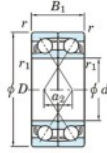

## Deep groove ball bearing single row 7900-CDF-JTEKT - 7900-CDF-JTEKT

<https://www.123bearing.eu/bearing-housing/deep-groove-bearing/single-row/7900-cdf-jtekt>

Boundary dimensions

Single ball bearings Face to face (FF)

Bearing No.	Boundary dimensions(mm)					Basic load ratings(kN)		Fatigue load limit(kN)	factor	Limiting speeds(min-1)
	d	D	B	r1(mm)	r11(mm)	Cr	Cor	Cu	f0	Grease lub.
7900CDF FY	10	22	12	0.3	-	6.1	3.05	0.12	14.2	42000

## PRODUCT FEATURES

Brand	JTEKT
N° Ean13	3616060650597
Inside diameter	10 mm
Outside diameter	22 mm
Thickness	12 mm
Limiting speed	42000 rpm
Dynamic load	6.1 kN
Static load	3.05 kN
Packaging	1

[contact@123bearing.eu](mailto:contact@123bearing.eu)