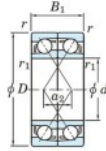

Deep groove ball bearing single row 7000-DF-FY-JTEKT - 7000-DF-FY-JTEKT

<https://www.123bearing.eu/bearing-housing/deep-groove-bearing/single-row/7000-df-fy-jtekt>

Boundary dimensions

Profile ball bearings Face to face (DF)

Bearing No.	Boundary dimensions (mm)					Basic load ratings (kN)		Fatigue load factor		Limiting speeds (min-1)
	d	D	B	r (mm)	r1 (mm)	Cr	Cor	Cu	f0	Grease lub.
7000DF FY	10	26	16	0.3	-	10.1	4.65	0.24	-	27000

PRODUCT FEATURES

Brand	JTEKT
N° Ean13	3616060650610
Inside diameter	10 mm
Outside diameter	26 mm
Thickness	16 mm
Limiting speed	27000 rpm
Dynamic load	10.1 kN
Static load	4.65 kN
Packaging	1

contact@123bearing.eu