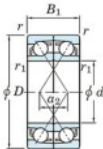

Deep groove ball bearing single row 7200-CDF-FY-JTEKT - 7200-CDF-FY-JTEKT

<https://www.123bearing.eu/bearing-housing/deep-groove-bearing/single-row/7200-cdf-fy-jtekt>

Boundary dimensions

Single ball bearings Face to face (FF)

| Bearing No. | Boundary dimensions(mm) | | | | | Basic load ratings(kN) | | Fatigue load factor | | Limiting speeds(min-1) |
|-------------|-------------------------|----|----|---------|---------|------------------------|-----|---------------------|------|------------------------|
| | d | D | B | r1(min) | r1(max) | Cr | Cor | Cu | f0 | Grease lub. |
| 7200CDF FY | 10 | 30 | 18 | 0.6 | - | 10.2 | 4.7 | 0.24 | 13.4 | 32000 |