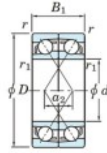

Deep groove ball bearing single row 7300-DF-FY-JTEKT - 7300-DF-FY-JTEKT

<https://www.123bearing.eu/bearing-housing/deep-groove-bearing/single-row/7300-df-fy-jtekt>

Boundary dimensions

Single ball bearings Face to face (FF)

| Bearing No. | Boundary dimensions(mm) | | | | | | Basic load ratings(kN) | | Fatigue load limit(kN) | factor | Limiting speeds(min-1) |
|-------------|-------------------------|----|----|--------|---------|------|------------------------|------|------------------------|-------------|------------------------|
| | d | D | B | r (mm) | r1 (mm) | Cr | C0r | C0r | f0 | Grease lub. | |
| 7300DF FY | 10 | 35 | 22 | 0.6 | - | 17.3 | 7.55 | 0.59 | - | 21000 | |