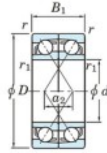

Deep groove ball bearing single row 7901-CDF-FY-JTEKT - 7901-CDF-FY-JTEKT

<https://www.123bearing.eu/bearing-housing/deep-groove-bearing/single-row/7901-cdf-fy-jtekt>

Boundary dimensions

#Single ball bearings Face to face (FF)

Bearing No.	Boundary dimensions (mm)					Basic load ratings (kN)		Fatigue load factor		Limiting speeds (min-1)
	d	D	B	r (mm)	r1 (mm)	C _r	C _{0r}	C _u	f ₀	Grease lub.
7901CDF FY	12	24	12	0.3	-	6.45	3.45	0.14	14.7	37000

PRODUCT FEATURES

Brand	JTEKT
N° Ean13	3616060650672
Inside diameter	12 mm
Inside diameter	0.472" inch
Outside diameter	24 mm
Outside diameter	0.945" inch
Thickness	12 mm
Thickness	0.472" inch
Limiting speed	37000 rpm
Dynamic load	6.45 kN
Static load	3.45 kN
Packaging	1