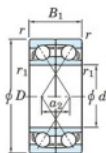

Deep groove ball bearing single row 7001-CDF-FY-JTEKT - 7001-CDF-FY-JTEKT

<https://www.123bearing.eu/bearing-housing/deep-groove-bearing/single-row/7001-cdf-fy-jtekt>

Boundary dimensions

Single ball bearings Face to face (FF)

Bearing No.	Boundary dimensions(mm)					Basic load ratings(kN)		Fatigue load factor		Limiting speeds(min-1)
	d	D	B	r1(min)	r1(max)	Cr	Cor	f0	Grease lub.	
7001CDF FY	12	28	16	0.3	-	11.8	5.85	0.3	13.4	32000

PRODUCT FEATURES

Brand	JTEKT
N° Ean13	3616060650702
Inside diameter	12 mm
Inside diameter	0.472" inch
Outside diameter	28 mm
Outside diameter	1.102" inch
Thickness	16 mm
Thickness	0.63" inch
Limiting speed	32000 rpm
Dynamic load	11.8 kN
Static load	5.85 kN
Packaging	1