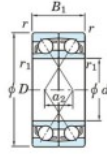

Deep groove ball bearing single row 7201-BDF-FY-JTEKT - 7201-BDF-FY-JTEKT

<https://www.123bearing.eu/bearing-housing/deep-groove-bearing/single-row/7201-bdf-fy-jtekt>

Boundary dimensions

Single ball bearings Face to face (DF)

Bearing No.	Boundary dimensions(mm)						Basic load ratings(kN)		Fatigue load limit(kN)	factor	Limiting speeds(min-1)
	d	D	B	r1(min)	r1(max)	-	Cr	Cor	Cor	f0	Grease lub.
7201BDF FY	12	32	20	0.6	-	-	14	6.8	0.48	-	16000