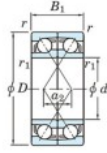

Deep groove ball bearing single row 7201-DF-FY-JTEKT - 7201-DF-FY-JTEKT

<https://www.123bearing.eu/bearing-housing/deep-groove-bearing/single-row/7201-df-fy-jtekt>

Boundary dimensions

Angular ball bearings Face to face (FF)

Bearing No.	Boundary dimensions(mm)					Basic load ratings(kN)		Fatigue load limit(kN)	factor	Limiting speeds(min-1)
	d	D	B	r1(min)	r2(min)	Cr	Cor			
7201DF FY	12	32	20	0.6	-	15.1	7.25	0.56	-	22000

PRODUCT FEATURES