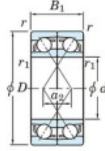

Deep groove ball bearing single row 7201-CDF-FY-JTEKT - 7201-CDF-FY-JTEKT

<https://www.123bearing.eu/bearing-housing/deep-groove-bearing/single-row/7201-cdf-fy-jtekt>

Boundary dimensions

40-groove ball bearings Face to face (DF)

Bearing No.	Boundary dimensions(mm)					Basic load ratings(kN)		Fatigue load factor		Limiting speeds(min-1)
	d	D	B	r(min)	r1(min)	Cr	Cor	Cu	f0	Grease lub.
7201CDF FY	12	32	20	0.6	-	16	7.7	0.6	12.5	30000

PRODUCT FEATURES

Brand	JTEKT
N° Ean13	3616060650733
Inside diameter	12 mm
Inside diameter	0.472" inch
Outside diameter	32 mm
Outside diameter	1.26" inch
Thickness	20 mm
Thickness	0.787" inch
Limiting speed	30000 rpm
Dynamic load	16 kN
Static load	7.7 kN
Packaging	1