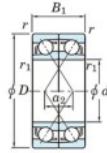

## Deep groove ball bearing single row 7301-DF-FY-JTEKT - 7301-DF-FY-JTEKT

<https://www.123bearing.eu/bearing-housing/deep-groove-bearing/single-row/7301-df-fy-jtekt>

Boundary dimensions

Single ball bearings Face to face (DF)

Bearing No.	Boundary dimensions (mm)						Basic load ratings (kN)		Fatigue load limit (kN) C <sub>0</sub>	factor f <sub>0</sub>	Limiting speeds (min <sup>-1</sup> ) Grease lub.
	d	D	B	r (min)	r1 (min)	-	C <sub>r</sub>	C <sub>0r</sub>			
7301DF FY	12	37	24	1	-	-	20.7	9.2	0.72	-	20000

## PRODUCT FEATURES

Brand	JTEKT
N° Ean13	3616060650740
Inside diameter	12 mm
Outside diameter	37 mm
Thickness	24 mm
Limiting speed	20000 rpm
Dynamic load	20.7 kN
Static load	9.2 kN
Packaging	1

[contact@123bearing.eu](mailto:contact@123bearing.eu)