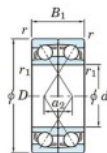

Deep groove ball bearing single row 7002-DF-FY-JTEKT - 7002-DF-FY-JTEKT

<https://www.123bearing.eu/bearing-housing/deep-groove-bearing/single-row/7002-df-fy-jtekt>

Boundary dimensions

Single row bearings Face to face (DF)

Bearing No.	Boundary dimensions (mm)					Basic load ratings (kN)		Fatigue load limit (kN)	factor	Limiting speeds (min-1)
	d	D	B	r1 (min)	r2 (min)	Cr	Cor	Cu	f0	Grease lub.
7002DF FY	15	32	18	0.3	-	12.4	6.85	0.35	-	20000

PRODUCT FEATURES

Brand	JTEKT
N° Ean13	3616060650771
Inside diameter	15 mm
Outside diameter	32 mm
Thickness	18 mm
Limiting speed	20000 rpm
Dynamic load	12.4 kN
Static load	6.85 kN
Packaging	1

contact@123bearing.eu