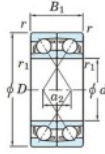

Deep groove ball bearing single row 7002-CDF-FY-JTEKT - 7002-CDF-FY-JTEKT

<https://www.123bearing.eu/bearing-housing/deep-groove-bearing/single-row/7002-cdf-fy-jtekt>

Boundary dimensions

Single ball bearings Face to face (FF)

Bearing No.	Boundary dimensions(mm)					Basic load ratings(kN)		Fatigue load factor		Limiting speeds(min-1)
	d	D	B	r1(min)	r2(min)	Cr	Cor	fu	f0	Grease lub.
7002CDF FY	15	32	18	0.3	-	13.4	7.4	0.38	14.1	28000