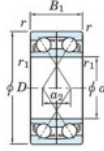

Deep groove ball bearing single row 7202-BDF-FY-JTEKT - 7202-BDF-FY-JTEKT

<https://www.123bearing.eu/bearing-housing/deep-groove-bearing/single-row/7202-bdf-fy-jtekt>

Boundary dimensions

Single row bearings Face to face (FF)

Bearing No.	Boundary dimensions(mm)					Basic load ratings(kN)		Fatigue load factor		Limiting speeds(min-1)
	d	D	B	r (mm)	r1 (mm)	Cr	Cor	Cu	f0	Grease lub.
7202BDF FY	15	35	22	0.6	-	15.1	7.85	0.52	-	14000