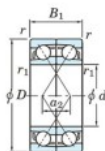

Deep groove ball bearing single row 7302-DF-FY-JTEKT - 7302-DF-FY-JTEKT

<https://www.123bearing.eu/bearing-housing/deep-groove-bearing/single-row/7302-df-fy-jtekt>

Boundary dimensions

Single ball bearings Face to face (DF)

Bearing No.	Boundary dimensions(mm)					Basic load ratings(kN)		Fatigue load limit(kN)	factor	Limiting speeds(min-1)
	d	D	B	r1(min)	r1(max)	Cr	Cor	Cu	f0	Grease lub.
7302DF FY	15	42	26	1	-	25.4	12.9	0.99	-	16000

PRODUCT FEATURES

Brand	JTEKT
N° Ean13	3616060650825
Inside diameter	15 mm
Inside diameter	0.591" inch
Outside diameter	42 mm
Outside diameter	1.654" inch
Thickness	26 mm
Thickness	1.024" inch
Limiting speed	16000 rpm
Dynamic load	25.4 kN
Static load	12.9 kN
Packaging	1