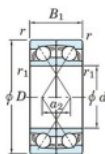

Deep groove ball bearing single row 7003-DF-FY-JTEKT - 7003-DF-FY-JTEKT

<https://www.123bearing.eu/bearing-housing/deep-groove-bearing/single-row/7003-df-fy-jtekt>

Boundary dimensions

Single row bearings Face to face (DF)

Bearing No.	Boundary dimensions(mm)						Basic load ratings(kN)			Fatigue load limit(kN) C _u	factor f ₀	Limiting speeds(min-1) Grease lub.
	d	D	B	r (mm)	r1 (mm)		C _r	C _{0r}				
7003DF FY	17	35	20	0.3	-		13.7	8.25	0.43	-	18000	

PRODUCT FEATURES

Brand	JTEKT
N° Ean13	3616060650856
Inside diameter	17 mm
Outside diameter	35 mm
Thickness	20 mm
Limiting speed	18000 rpm
Dynamic load	13.7 kN
Static load	8.25 kN
Packaging	1

contact@123bearing.eu