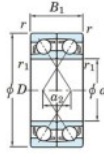

## Deep groove ball bearing single row 7003-CDF-FY-JTEKT - 7003-CDF-FY-JTEKT

<https://www.123bearing.eu/bearing-housing/deep-groove-bearing/single-row/7003-cdf-fy-jtekt>

Boundary dimensions

Single ball bearings Face to face (FF)

Bearing No.	Boundary dimensions(mm)					Basic load ratings(kN)		Fatigue load limit(kN) C <sub>u</sub>	factor f <sub>0</sub>	Limiting speeds(min-1) Grease lub.
	d	D	B	r1(min)	r1(max)	C <sub>r</sub>	C <sub>0r</sub>			
7003CDF FY	17	35	20	0.3	-	14.8	8.95	0.46	14.6	25000

## PRODUCT FEATURES

Brand	JTEKT
N° Ean13	3616060650863
Inside diameter	17 mm
Outside diameter	35 mm
Thickness	20 mm
Limiting speed	25000 rpm
Dynamic load	14.8 kN
Static load	8.95 kN
Packaging	1

[contact@123bearing.eu](mailto:contact@123bearing.eu)