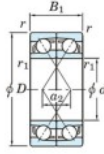

## Deep groove ball bearing single row 7203-BDF-FY-JTEKT - 7203-BDF-FY-JTEKT

<https://www.123bearing.eu/bearing-housing/deep-groove-bearing/single-row/7203-bdf-fy-jtekt>

Boundary dimensions

Angular ball bearings Face to face (DF)

Bearing No.	Boundary dimensions(mm)						Basic load ratings(kN)		Fatigue load limit(kN)	factor	Limiting speeds(min-1)
	d	D	B	r1(min)	r1(max)	-	C <sub>r</sub>	C <sub>0r</sub>	C <sub>0r</sub>	f <sub>0</sub>	Grease lub.
7203BDF FY	17	40	24	0.6	-	-	19	10.1	0.66	-	12000

## PRODUCT FEATURES

Brand	JTEKT
N° Ean13	3616060650870
Inside diameter	17 mm
Inside diameter	0.669" inch
Outside diameter	40 mm
Outside diameter	1.575" inch
Thickness	24 mm
Thickness	0.945" inch
Limiting speed	12000 rpm
Dynamic load	19 kN
Static load	10.1 kN
Packaging	1