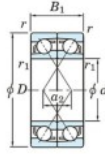

Deep groove ball bearing single row 7303-BDF-FY-JTEKT - 7303-BDF-FY-JTEKT

<https://www.123bearing.eu/bearing-housing/deep-groove-bearing/single-row/7303-bdf-fy-jtekt>

Boundary dimensions

Single ball bearings Face to face (FF)

Bearing No.	Boundary dimensions(mm)						Basic load ratings(kN)		Fatigue load limit(kN)	factor	Limiting speeds(min-1)
	d	D	B	r1(min)	r1(max)	-	Cr	Cor			
7303BDF FY	17	47	28	1	-	-	28.1	14.6	1	-	11000

PRODUCT FEATURES