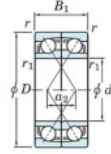

Deep groove ball bearing single row 7303-DF-FY-JTEKT - 7303-DF-FY-JTEKT

<https://www.123bearing.eu/bearing-housing/deep-groove-bearing/single-row/7303-df-fy-jtekt>

Boundary dimensions

Angular ball bearings Face to face (DF)

Bearing No.	Boundary dimensions (mm)					Basic load ratings (kN)		Fatigue load factor		Limiting speeds (min ⁻¹)
	d	D	B	r (min)	r1 (min)	Cr	Cor	f0	f0	Grease lub.
7303DF FY	17	47	28	1	-	30.3	15.8	1.2	-	15000

PRODUCT FEATURES

Brand	JTEKT
N° Ean13	3616060650917
Inside diameter	17 mm
Outside diameter	47 mm
Thickness	28 mm
Limiting speed	15000 rpm
Dynamic load	30.3 kN
Static load	15.8 kN
Packaging	1

contact@123bearing.eu